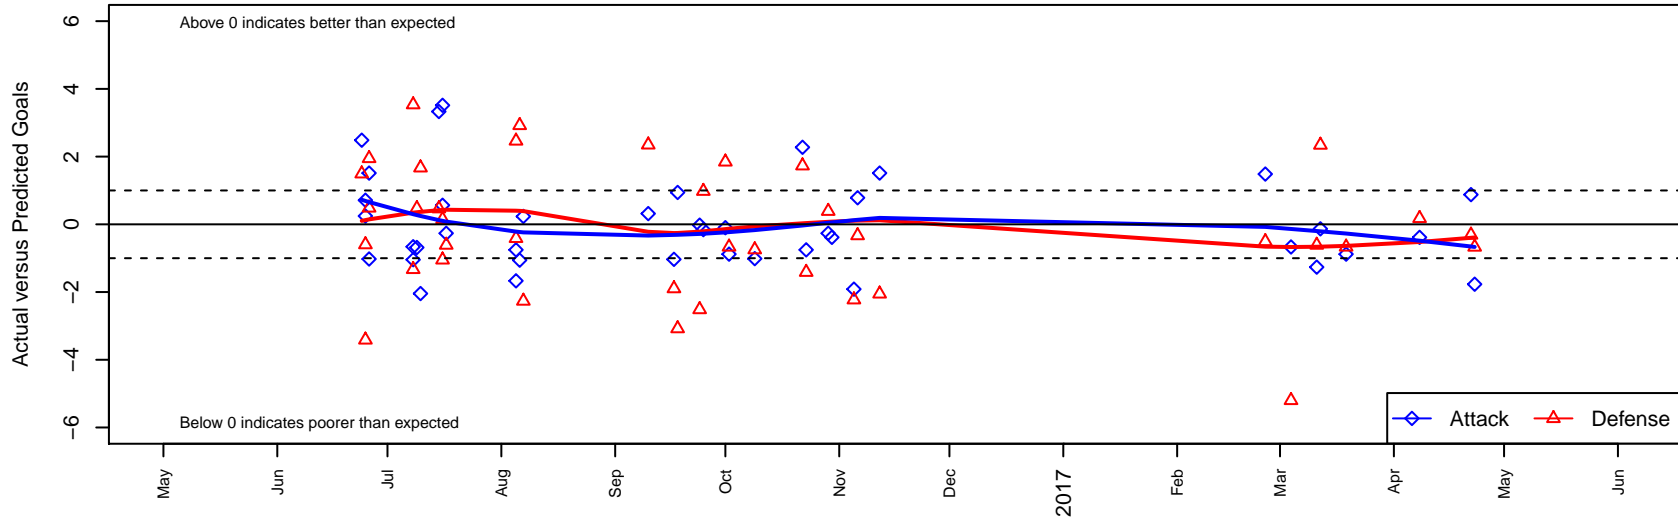

# Westside Timbers Samba B06

Westside Timbers  
 Beaverton, OR  
 B06 total strength=503  
 attack=0.48 defense=0.26  
 fall league = PTT B06 Div 1 White  
 spr league = Spr OYS B06 Div 1 Blue

alt names used:  
 WT 06B Samba  
 Westside Timbers 06B Samba  
 WESTSIDE TIMBERS06B SAMBA  
 Westside Timbers 06B Samba  
 Westside Timbers 06B Samba  
 Westside Timbers 06B Samba

Venues played:  
 2016 Clash At the Border Div 2 Gold/Silver/Bro  
 2016 PCU Summer Classic U11 Silver  
 2016 Beaverton Cup BU11 Silver  
 2016 Mt Hood Challenge U11 Silver  
 2016 PTT B06 Division 1 White  
 2016 OYS Founders Cup B06  
 2016 Spr OYS B06 Division 1 Blue

**Westside Timbers Samba B06**  
 Dots are actual minus expected GF (blue circles) and GA (red triangles).  
 Blue line is smoothed change in attack strength. Red is smoothed change in defense strength.

**attack and defense variance (black dot)  
relative to other teams  
and top 10 in region**

**attack and defense rating  
relative to others at age  
and all opponents in last 13 months**

**Performance relative to 13 month average**