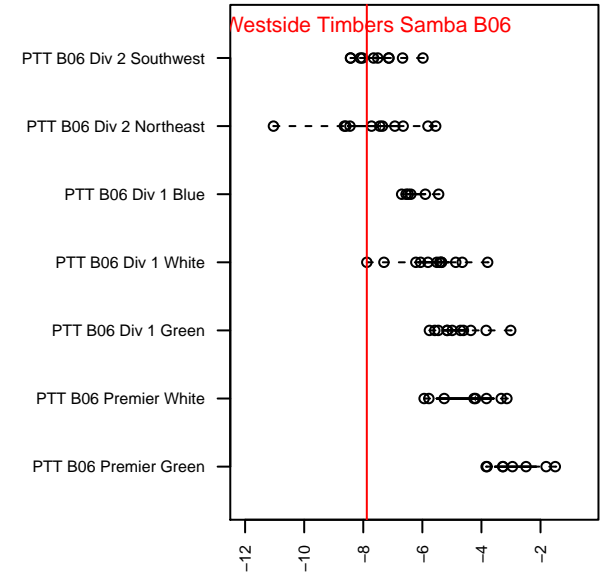

# Westside Timbers Samba B06

Westside Timbers  
 Beaverton, OR  
 B06 total strength=503  
 attack=0.48 defense=0.26  
 fall league = PTT B06 Div 1 White  
 spr league = Spr OYS B06 Div 1 Blue

alt names used:  
 WT 06B Samba  
 Westside Timbers 06B Samba  
 WESTSIDE TIMBERS06B SAMBA  
 Westside Timbers 06B Samba  
 Westside Timbers 06B Samba  
 Westside Timbers 06B Samba

Venues played:  
 2016 Clash At the Border Div 2 Gold/Silver/Bro  
 2016 PCU Summer Classic U11 Silver  
 2016 Beaverton Cup BU11 Silver  
 2016 Mt Hood Challenge U11 Silver  
 2016 PTT B06 Division 1 White  
 2016 OYS Founders Cup B06  
 2016 Spr OYS B06 Division 1 Blue

**Westside Timbers Samba B06**  
 Dots are actual minus expected GF (blue circles) and GA (red triangles).  
 Blue line is smoothed change in attack strength. Red is smoothed change in defense strength.

**attack and defense variance (black dot)  
relative to other teams  
and top 10 in region**

**attack and defense rating  
relative to others at age  
and all opponents in last 13 months**

**Performance relative to 13 month average**